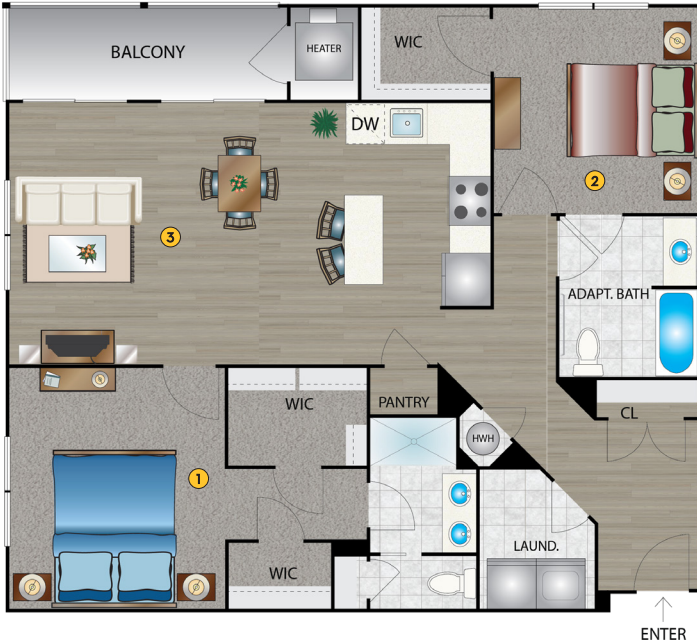

MORGAN

• 1,345-1,351 Sq. Feet

• 2 Bedroom

• 2 Bath

DIMENSIONS

- 1 Master Bedroom
  12' - 6" x 14'
- 2 Bedroom 2
  12' x 12'
- 3 Living/Dining Area
  18' - 2" x 14' - 5"