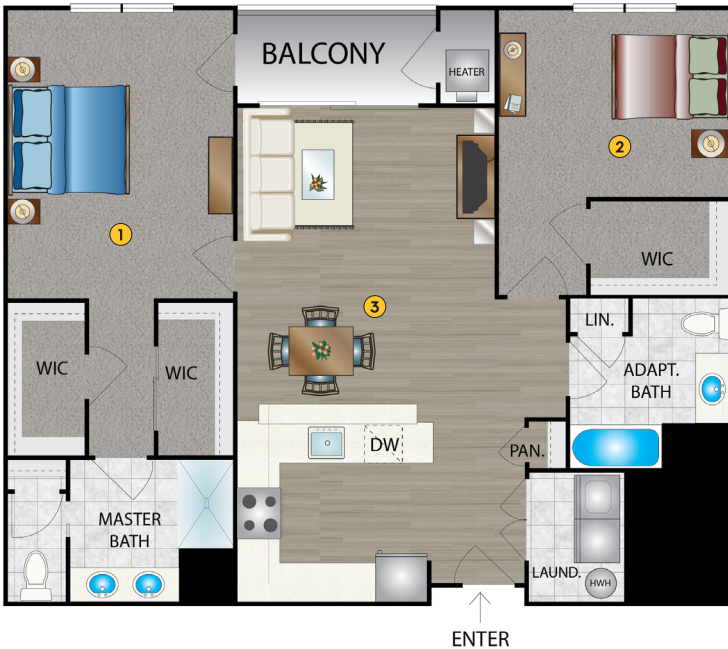

SWEETMAN

• 1,321 Sq. Feet

• 2 Bedroom

• 2 Bath

DIMENSIONS

- 1 Master Bedroom
  12' - 7" x 16' - 2"
- 2 Bedroom 2
  12' - 10" x 10' - 8"
- 3 Living/Dining Area
  15' - 1" x 17' - 4"