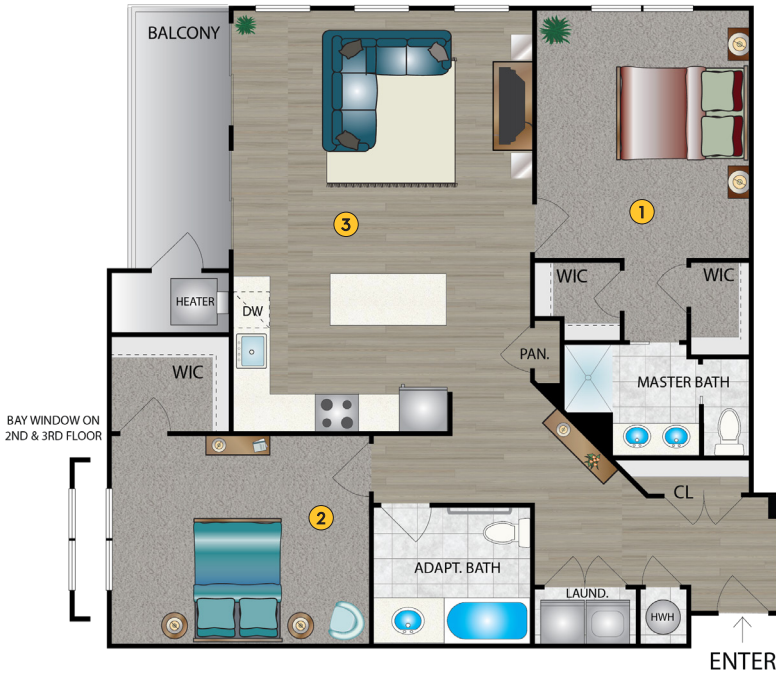

WELLESLEY

• 1,442 Sq. Feet

• 2 Bedroom

• 2 Bath

DIMENSIONS

1. 1 Master Bedroom
   12' - 10" x 14' - 10"
2. 2 Bedroom
   12' - 6" x 15' - 4"
3. 3 Living/Dining Area
   15' - 10" x 17' - 10"

*All units can be reasonably adapted for handicap accessibility for an extra charge

THE
EDGE
AT FREEHOLD

1101 Devon Drive
Freehold, NJ 07728
Phone: 609.208.3970
theedgeatfreehold.com